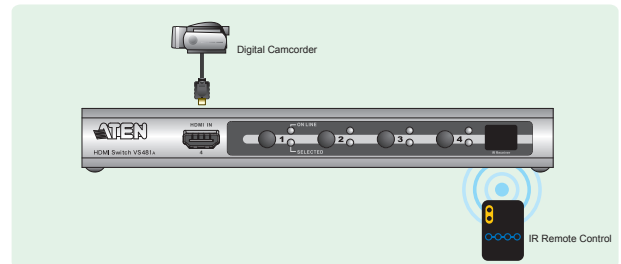

## 4-Port HDMI Switch

Expand Your Home Theater System!

The VS481A 4-Port HDMI Switch allows you to quickly and easily connect 4 HDMI input sources to your HDMI display device. The VS481A allows convenient switching between digital devices such as DVD players, satellite receivers and digital camcorders. You can select the desired input source via a remote control unit or pushbuttons located on the front of the switch.

Maintains High-Definition Resolution up to 1080p!

Includes Remote Control

### Features

- Allows up to four HDMI A/V sources to be connected to one HDMI display
- Toggle between A/V sources using remote control or front panel pushbuttons
- Supports high-resolution video – HDTV resolutions of 480p, 720p, 1080i, 1080p (1920x1080); VGA, SVGA, SXGA, UXGA (1600x1200) and WUXGA (1920x1200)
- Supports 12-bit Deep Color for HDMI formats
- Supports Dolby True HD and DTS HD Master Audio
- Up to 60 Hz refresh rate
- Long distance transmission – up to 20 m (24 AWG) and 15 m (28 AWG)
- Built-in bi-directional RS-232 serial remote port for high-end system control
- Plug-and-play – no software installation required
- DDC Compatible
- HDMI 1.3b compliant
- HDCP 1.1 compliant
- Supports HDMI Type A 19-pin female connector
- Signaling rates up to 2.25 Gbits in support of 1080p display
- All-metal casing
- LED indication of video source devices
- Easy and affordable way to add four HDMI inputs to your home theater system