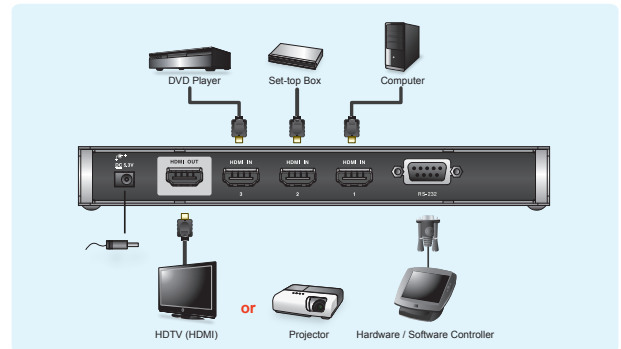

## 4-Port HDMI Switch

Expand Your Home Theater System!

The VS481A 4-Port HDMI Switch allows you to quickly and easily connect 4 HDMI input sources to your HDMI display device. The VS481A allows convenient switching between digital devices such as DVD players, satellite receivers and digital camcorders. You can select the desired input source via a remote control unit or pushbuttons located on the front of the switch.

Maintains High-Definition Resolution up to 1080p!

Includes Remote Control

### Features

- Allows up to four HDMI A/V sources to be connected to one HDMI display
- Toggle between A/V sources using remote control or front panel pushbuttons
- Supports high-resolution video – HDTV resolutions of 480p, 720p, 1080i, 1080p (1920x1080); VGA, SVGA, SXGA, UXGA (1600x1200) and WUXGA (1920x1200)
- Supports 12-bit Deep Color for HDMI formats
- Supports Dolby True HD and DTS HD Master Audio
- Up to 60 Hz refresh rate
- Long distance transmission – up to 20 m (24 AWG) and 15 m (28 AWG)
- Built-in bi-directional RS-232 serial remote port for high-end system control
- Plug-and-play – no software installation required
- DDC Compatible
- HDMI 1.3b compliant
- HDCP 1.1 compliant
- Supports HDMI Type A 19-pin female connector
- Signaling rates up to 2.25 Gbits in support of 1080p display
- All-metal casing
- LED indication of video source devices
- Easy and affordable way to add four HDMI inputs to your home theater system