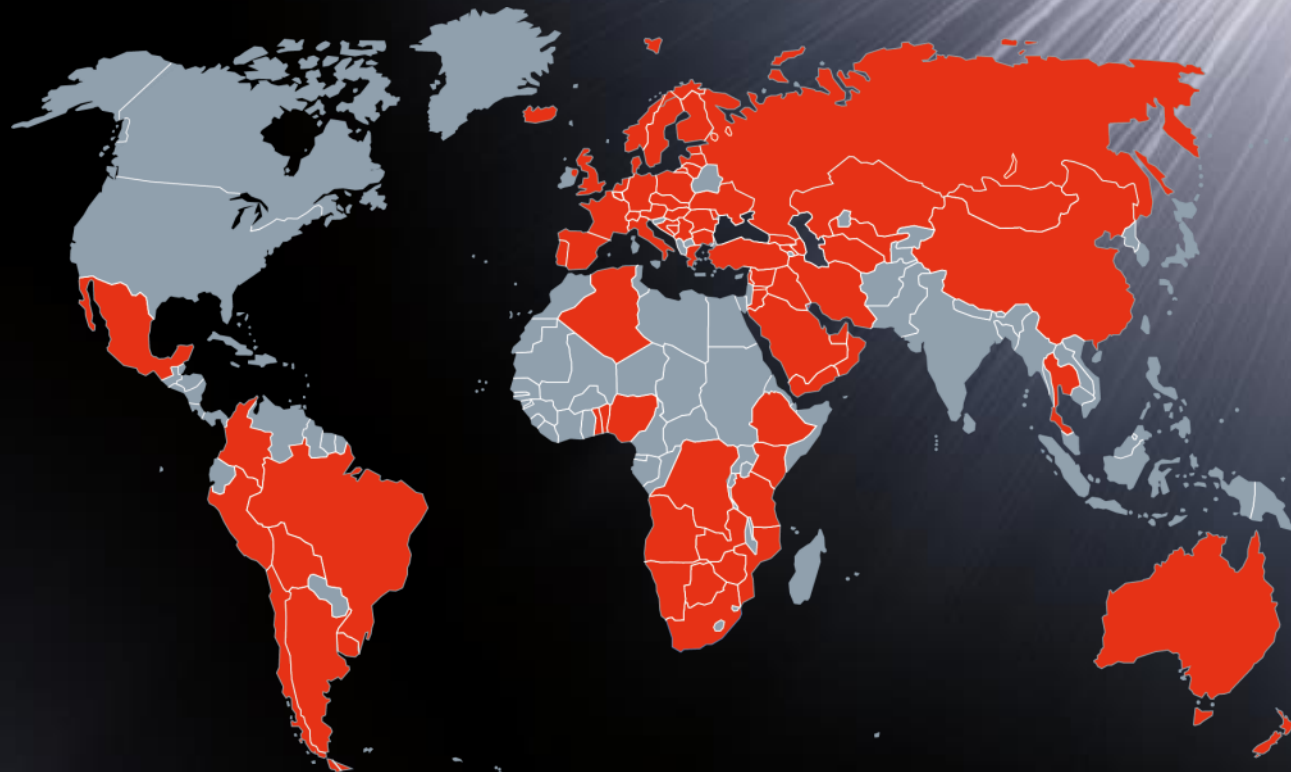

CONTACT:

EINHELL GERMANY AG
Wiesenweg 22
94405 Landau / Isar
Germany

Phone: +49 9951 942 0
Fax: +49 9951 1702
Email: info@einhell.com