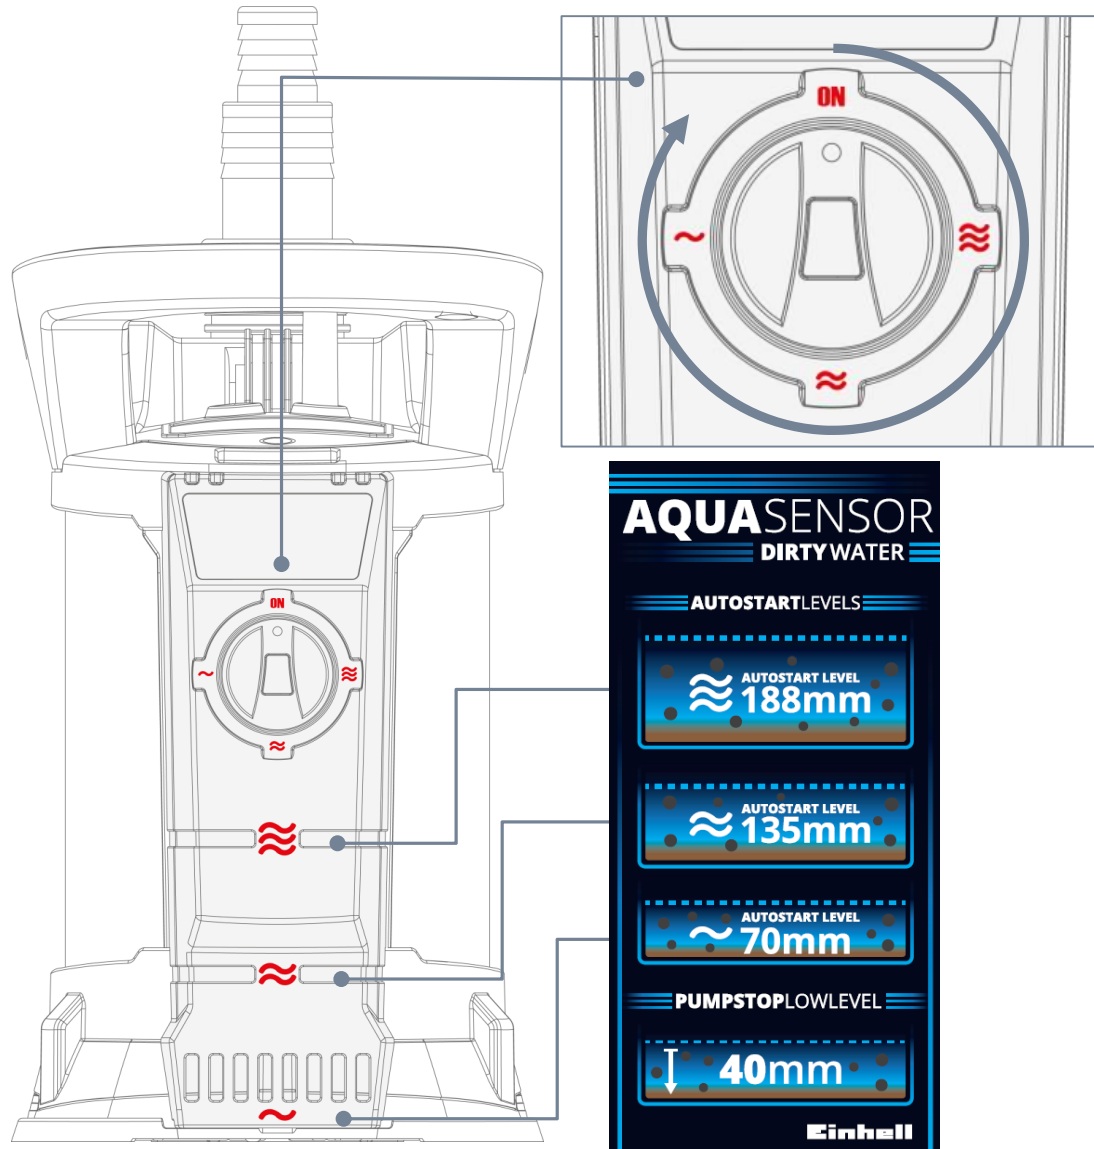

ECO Power
More delivery volume,
Less power consumption

Technical Data

• Mains supply	230 V – 50Hz
• Power	790W
• Max. Delivery capacity/ height	10.000 l/h / 9m
• Max. immersion depth	7m
• Max. size of foreign particles	35mm
• Extraction down to	40mm
• Extraction starting at min.	50mm (permanent mode)
• Aqua-Sensor start min.	70 mm

GE-DP 7935 N-A ECO Dirty Water Pump

Features

Art.No. 41.714.60

Ergonomic carrying handle

stainless steel shell

Housing made of impact-resistant plastic

ECO-POWER

Max. size of foreign particles 35 mm

Hose connection easy to reach on the top of the pump

Easy adjusting of the automatic sensor starting height

Aquasensor: 3 different Sensor Starting Heights are possible

Long cable connection for long immersion depth

Integrated cable rewind

GE-DP 7935 N-A ECO Dirty Water Pump

AquaSensor

Art.No. 41.714.60

Easy adjusting of the **automatic sensor starting high** and the **permanend mode**

Thanks to compact design due to the integrated aquasensor: usage in narrow and normally inaccessible areas is possible (like drainages or cellar shafts)