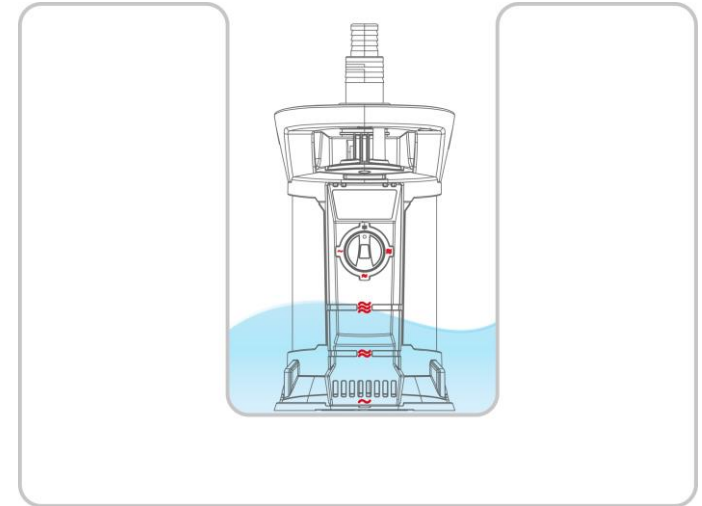

Hose connection easy to reach on the top of the pump

Easy adjusting of the automatic sensor starting height

Aquasensor: 3 different Sensor Starting Heights are possible

Long cable connection for long immersion depth

Integrated cable rewind

GE-DP 7935 N-A ECO Dirty Water Pump

AquaSensor

Art.No. 41.714.60

Easy adjusting of the **automatic sensor starting high** and the **permanend mode**

Thanks to compact design due to the integrated aquasensor: usage in narrow and normally inaccessible areas is possible (like drainages or cellar shafts)

GE-DP 7935 N-A ECO Dirty Water Pump

Art.No. 41.714.60

You just came back from your refreshing and well deserved holiday, when you realize the catastrophe inside your home:

Water in the basemant or the utility room. It could have occured because of a damaged washing machine hose or other unexpected events. Anyways, the caused damage is many times irreversible and very expensive.

This ugly annoyance can be spared with the innovative Einhell Aqua Sensor Pump.

Depends on the choosen settings, the pump is constantly monitoring its surrounding and starts pumping automaticly with a water depth of 5/45/88 mm.