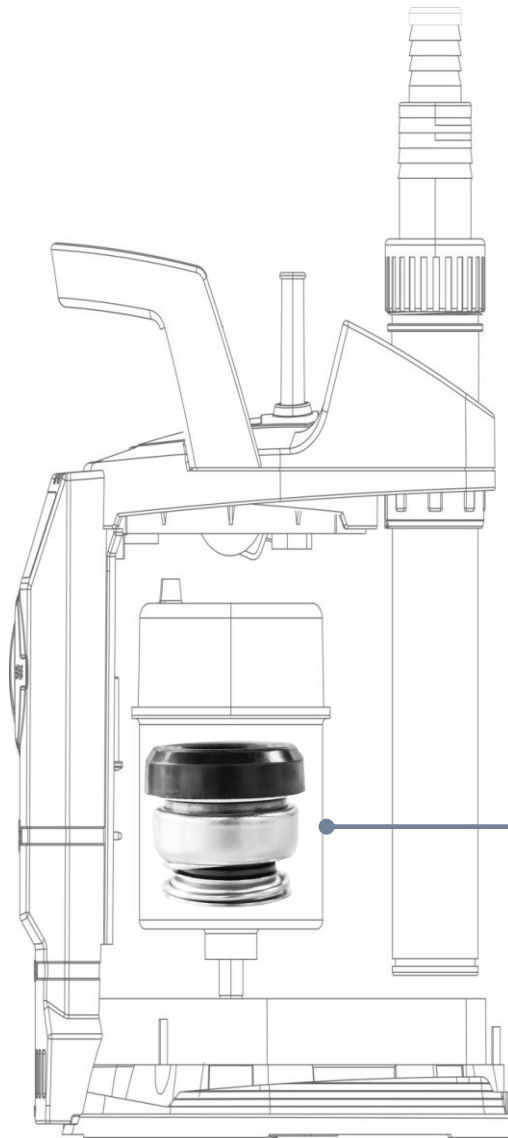

GE-DP 7935 N-A ECO Dirty Water Pump

Mechanical Seal

Art.No. 41.714.60